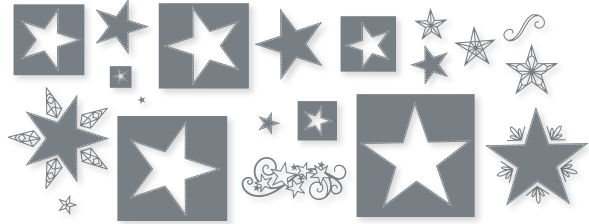

STITCHED STARS • 150653 | $38.00
23 dies. Largest die: 3-7/8" x 3-7/8" (9.8 x 9.8 cm).
See these dies in use on p. 47.