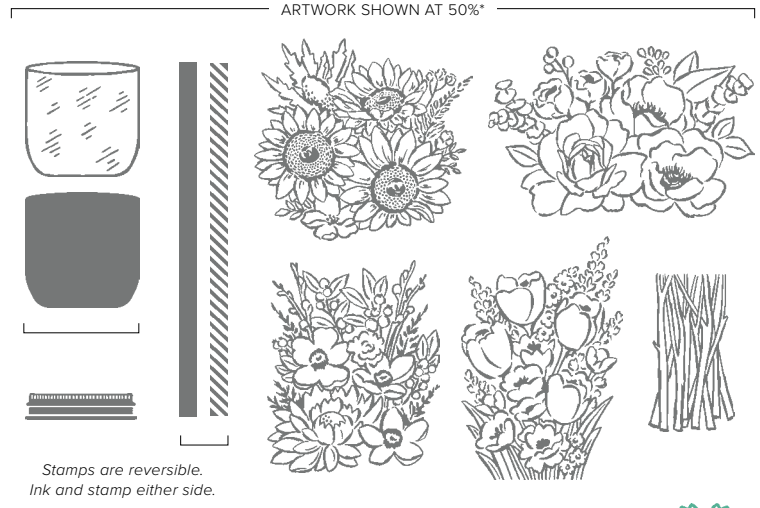

# REVERSIBLES

Expand your horizons with Reversibles™ stamps—specialized photopolymer stamps you can stamp using both sides!

**JAR OF FLOWERS • 152515 | \$23.00**  
 9 photopolymer stamps (suggested clear blocks: b, d, e) • Two-Step  
 ○ Coordinates with Jar Punch (p. 150)