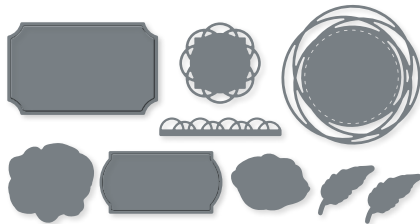

PAINTED LABELS • 151605 | $35.00
9 dies. Largest die: 3-1/4" x 2-1/16" (8.3 x 5.2 cm).
Coordinates with Painted Poppies Stamp Set (p. 24).