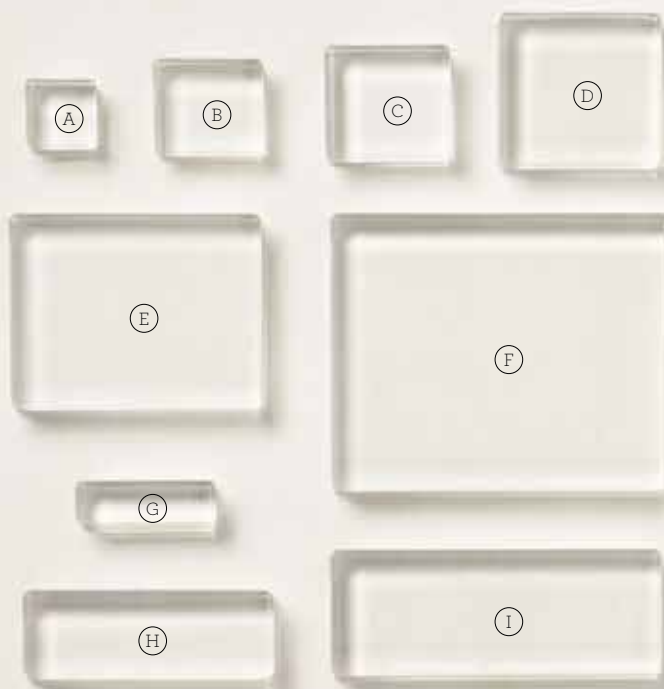

STAMPIN' ACCESSORIES

CLEAR BLOCKS (A-I)

Acrylic blocks for cling and photopolymer stamps. See block size recommendations throughout the catalog.

10%
BUNDLED SAVINGS

CLEAR BLOCK BUNDLE (A-I) 118491 | ~~$79.45~~ $71.50

Includes 1 each of clear block in a convenient set.

BLOCK A 118487 | $4.00

1-3/16" x 1-1/4"
(3 x 3.2 cm)

BLOCK C 118486 | $7.00

2" x 2-1/4"
(5.1 x 5.7 cm)

BLOCK E 118484 | $12.00

3-7/16" x 4-7/16"
(8.7 x 11.3 cm)

BLOCK G 118489 | $4.50

2-1/2" x 3/4"
(6.4 x 1.9 cm)

BLOCK I 118488 | $12.00

5-7/8" x 2-1/4"
(14.9 x 5.7 cm)

BLOCK B 117147 | $6.00

1-5/8" x 1-15/16"
(4.1 x 4.9 cm)

BLOCK D 118485 | $8.50

2-7/8" x 2-11/16"
(7.3 x 6.8 cm)

BLOCK F 118483 | $17.00

4-7/8" x 6"
(12.4 x 15.2 cm)

BLOCK H 118490 | $8.50

4-7/16" x 1-5/8"
(11.3 x 4.1 cm)