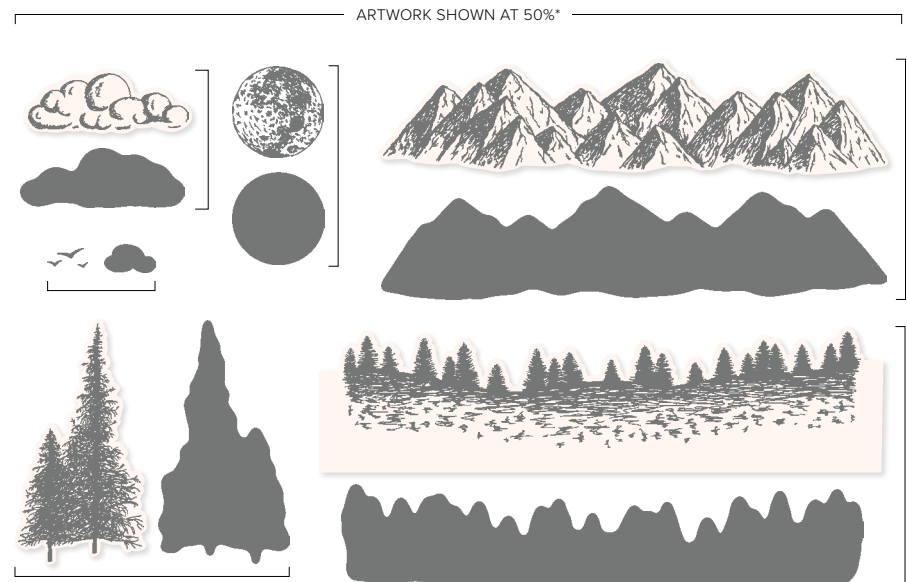

# REVERSIBLES

Expand your horizons with Reversibles™ stamps—specialized photopolymer stamps you can stamp using both sides!

**JAR OF FLOWERS • 152515 | \$23.00**  
 9 photopolymer stamps (suggested clear blocks: b, d, e) • Two-Step  
 ○ Coordinates with Jar Punch (p. 150)