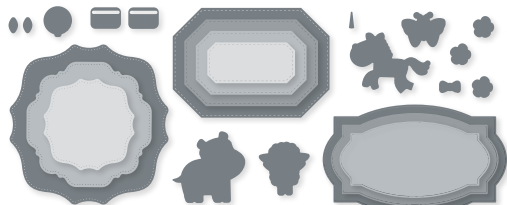

**HIPPO & FRIENDS • 153585 | \$36.00**  
25 dies. Largest die: 3-1/2" x 3-1/2" (8.9 x 8.9 cm).  
Coordinates with Hippo Happiness Stamp Set (p. 62).

**ICONIC • 155965 | \$29.00**  
11 dies. Largest die: 2" x 2-1/16" (5.1 x 5.2 cm).  
See these dies in use on p. 18.