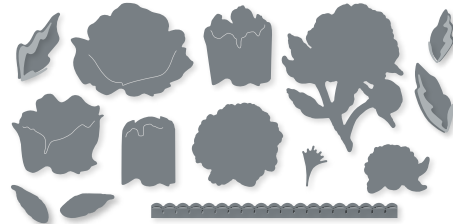

PEONY • 152701 | $40.00
17 dies. Largest die: 3-1/4" x 3-11/16" (8.3 x 9.4 cm).
Coordinates with Prized Peony Stamp Set (p. 73).