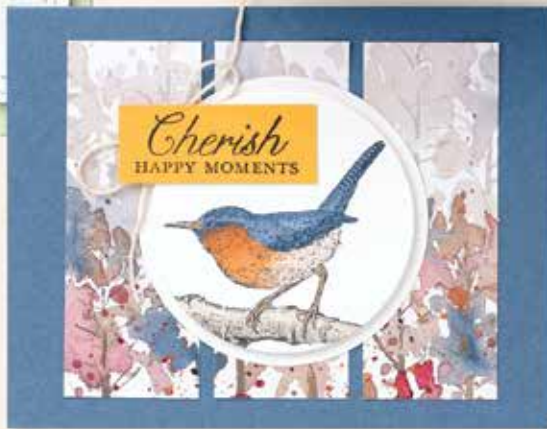

[P. 137]
SCALLOPED KRAFT TREAT BOXES
155481 | $10.00