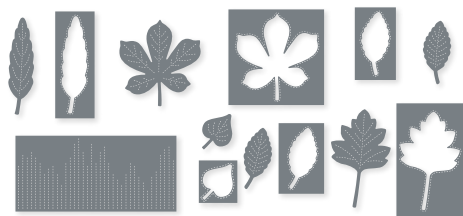

STITCHED LEAVES • 153567 | $35.00
13 dies. Largest die: 4-15/16" x 2-5/16" (12.5 x 5.9 cm).
Coordinates with Love of Leaves Stamp Set (p. 115).