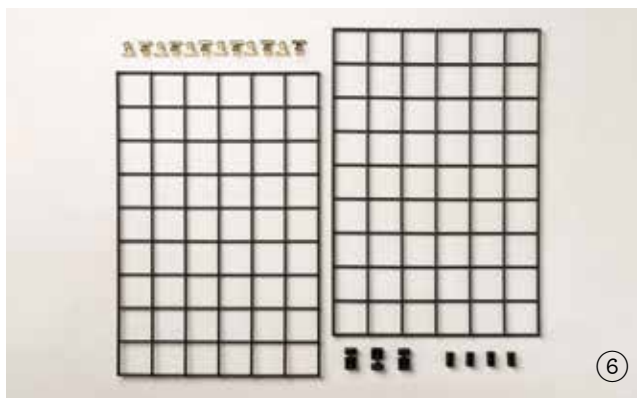

⑥

1. STAMPIN' BLENDS STORAGE • 149169 | $14.00

Set of 5 white plastic trays. Each tray stores 6 Stampin' Blends markers (p. 122–123). Stack several trays together or combine with other storage products. Peel-and-stick silicone feet are included to protect your surface and prevent slipping. Each tray: 5" x 5" x 7/8" (12.7 x 12.7 x 2.2 cm).

2. INK PAD & MARKER STORAGE • 149168 | $14.00

Set of 5 white plastic trays. Each tray stores one Stampin' Pad (p. 122–123, 126) and one Stampin' Write Marker (p. 123, 126) or one Watercolor Pencil (p. 126). Stack several trays together or combine with other storage products. Peel-and-stick silicone feet are included to protect your surface and prevent slipping. Each tray: 5" x 5" x 7/8" (12.7 x 12.7 x 2.2 cm).

3. TOPPER LID • 149167 | $3.00

One white plastic lid. Lid covers Ink Pad & Marker Storage, Stampin' Blends Storage, and Open Storage for a neat appearance. 5" x 5" x 3/8" (12.7 x 12.7 x 1 cm).

4. TOPPER STORAGE • 149170 | $5.00

One white plastic topper. Topper fits on top of Ink Pad & Marker Storage, Stampin' Blends Storage, and Open Storage. Holds up to 20 Stampin' Ink Refills (p. 122–123, 126) or other small items. 5" x 5" x 1-1/4" (12.7 x 12.7 x 3.2 cm).

5. OPEN STORAGE • 149171 | $10.00

One white plastic cube. The open front design lets you neatly stash small items such as embellishments, adhesives, ribbon, and more. Peel-and-stick silicone feet are included to protect your surface and prevent slipping. 5" x 5" x 4-1/16" (12.7 x 12.7 x 10.3 cm).

6. CARD DISPLAY • 153610 | $30.00

Show off the cards you make and receive on this black wire display stand. 2 foldable panels let you adjust the footprint of the display. Includes 2 panels, 3 hinges, 4 stabilizing feet, and 12 gold library clips. Panel size: 12" x 18" (30.5 x 46 cm) each.