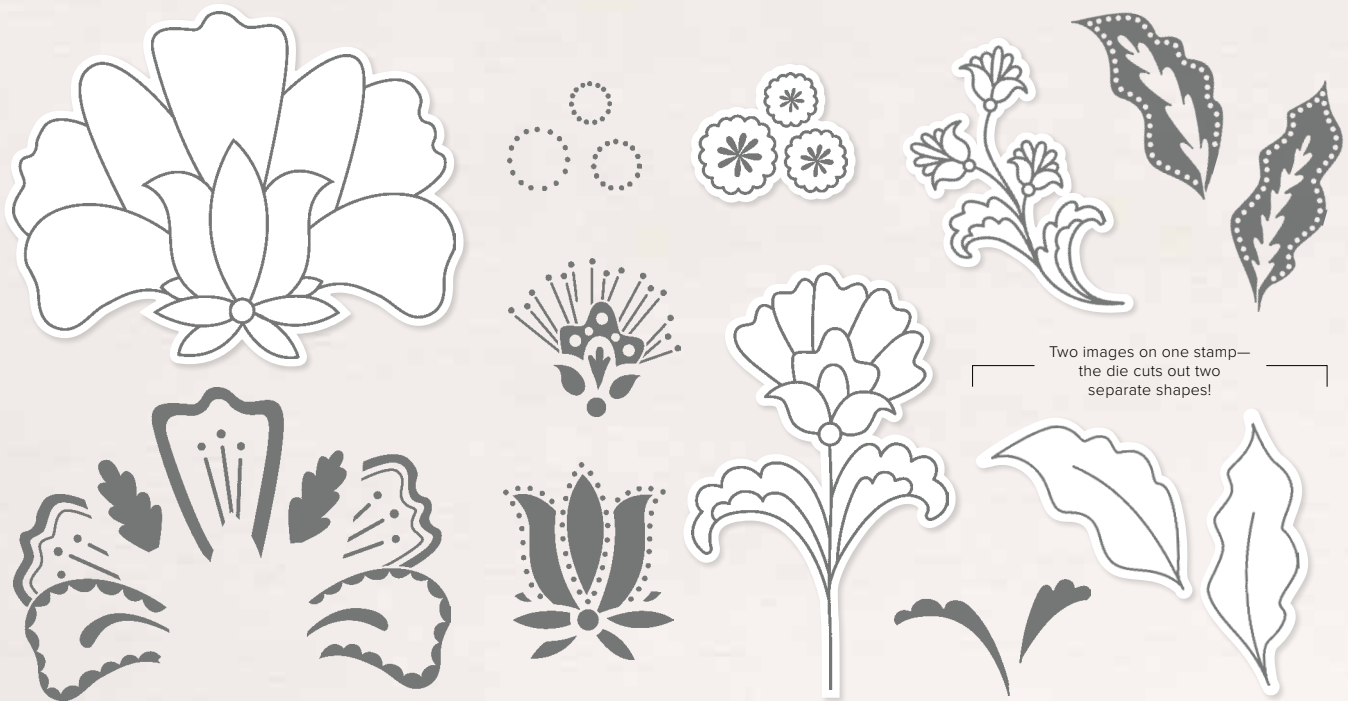

Two images on one stamp—the die cuts out two separate shapes!

BATIK BOUTIQUE • 155077 | $17.00

11 photopolymer stamps (suggested clear blocks: a, b, d) • Two-Step
O Coordinates with Batik Dies (p. 158)

10%
BUNDLED SAVINGS

+

BATIK BOUTIQUE BUNDLE

158362 | $46.00 $41.25

Photopolymer • Batik Boutique Stamp Set + Batik Dies (p. 158)