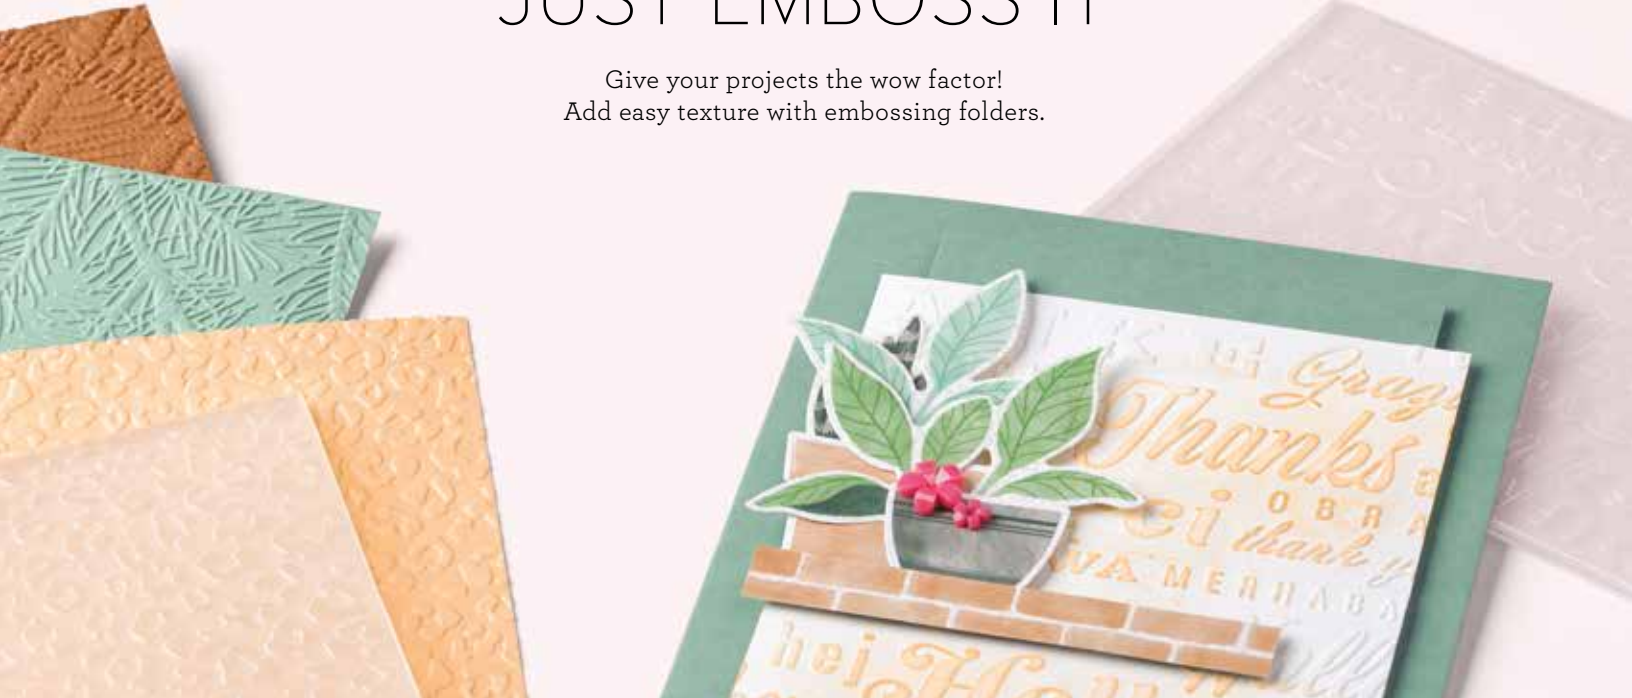

JUST EMBOSS IT

Give your projects the wow factor!
Add easy texture with embossing folders.

N ANIMAL PRINT
155429 | $7.50

6-1/4" x 4-1/2" (15.9 x 11.4 cm)
Coordinates with In the Wild Suite
(p. 44–45)