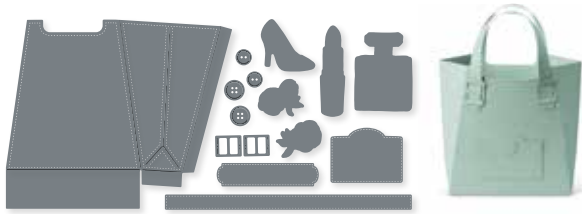

# DIES

Use dies with both Stampin' Cut & Emboss Machines to easily cut stamped images or create paper accents.

**ALL DRESSED UP • 151665 | \$35.00**  
15 dies. Largest die: 5-1/2" x 5" (14 x 12.7 cm).  
Coordinates with Dressed to Impress Stamp Set (p. 31).