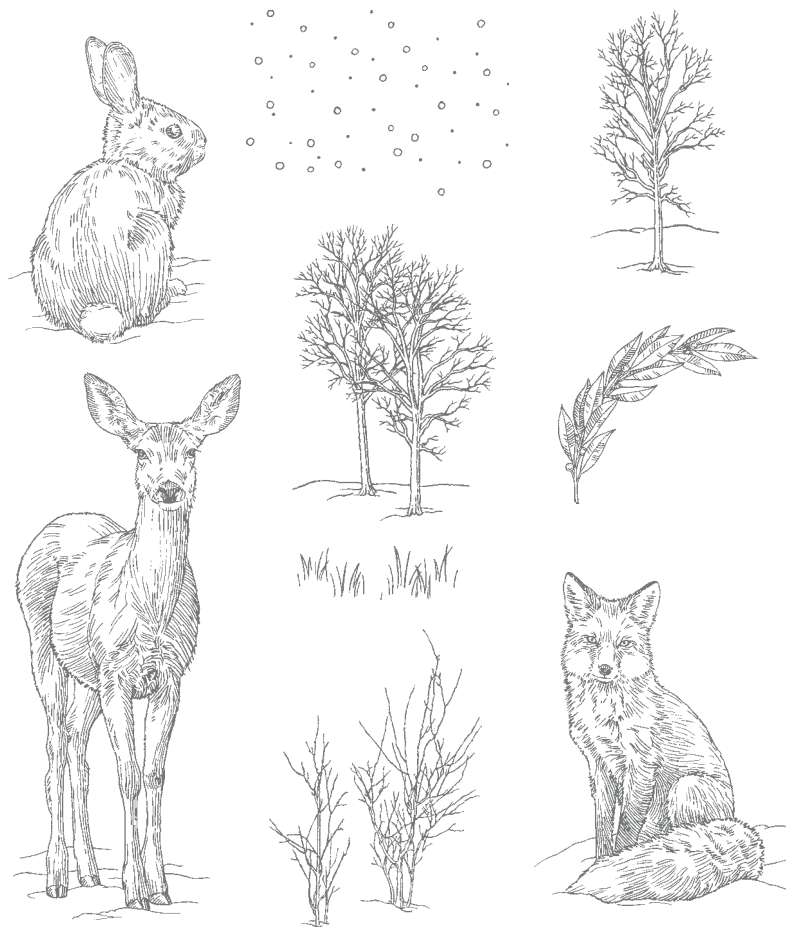

**10%**  
BUNDLED SAVINGS

+

**INSPIRED THOUGHTS BUNDLE**  
155529 | ~~\$51.00~~ \$45.75

Cling • **EN FR**  
Inspired Thoughts Stamp Set + Inspiring Canopy Dies (p. 160)

**NATURE'S BEAUTY • 150528 | \$21.00**