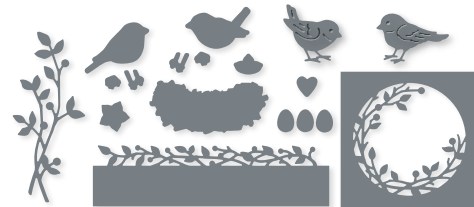

BIRDS & MORE • 152721 | $34.00
16 dies. Largest die: 3" x 3" (7.6 x 7.6 cm).
Coordinates with Birds & Branches Stamp Set (p. 108).