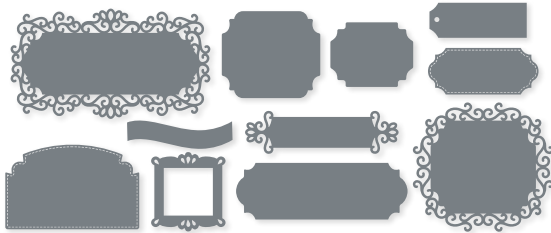

ORNATE FRAMES • 150664 | $34.00
11 dies. Largest die: 3-1/8" x 1-5/8" (7.9 x 4.1 cm).