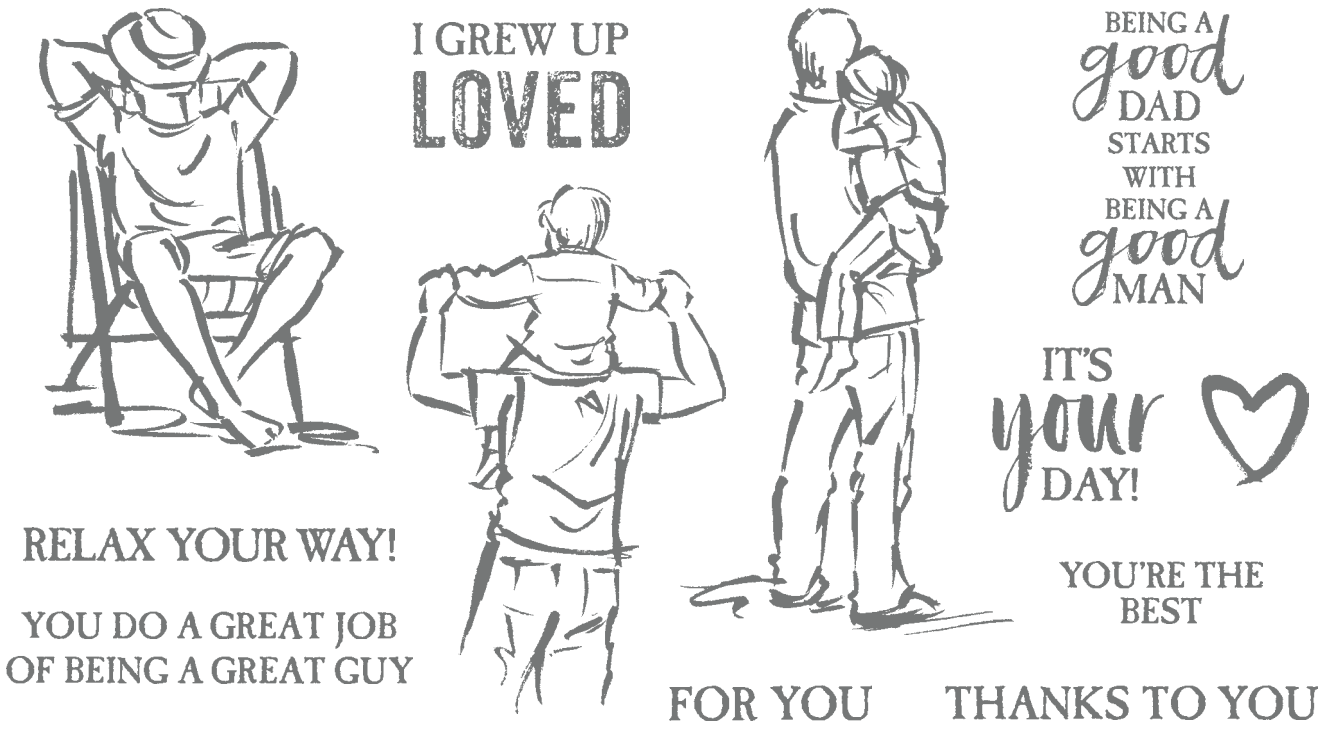

A GOOD MAN • 149270 | $24.00
12 cling stamps (suggested clear blocks: b, d, e, g) • EN FR