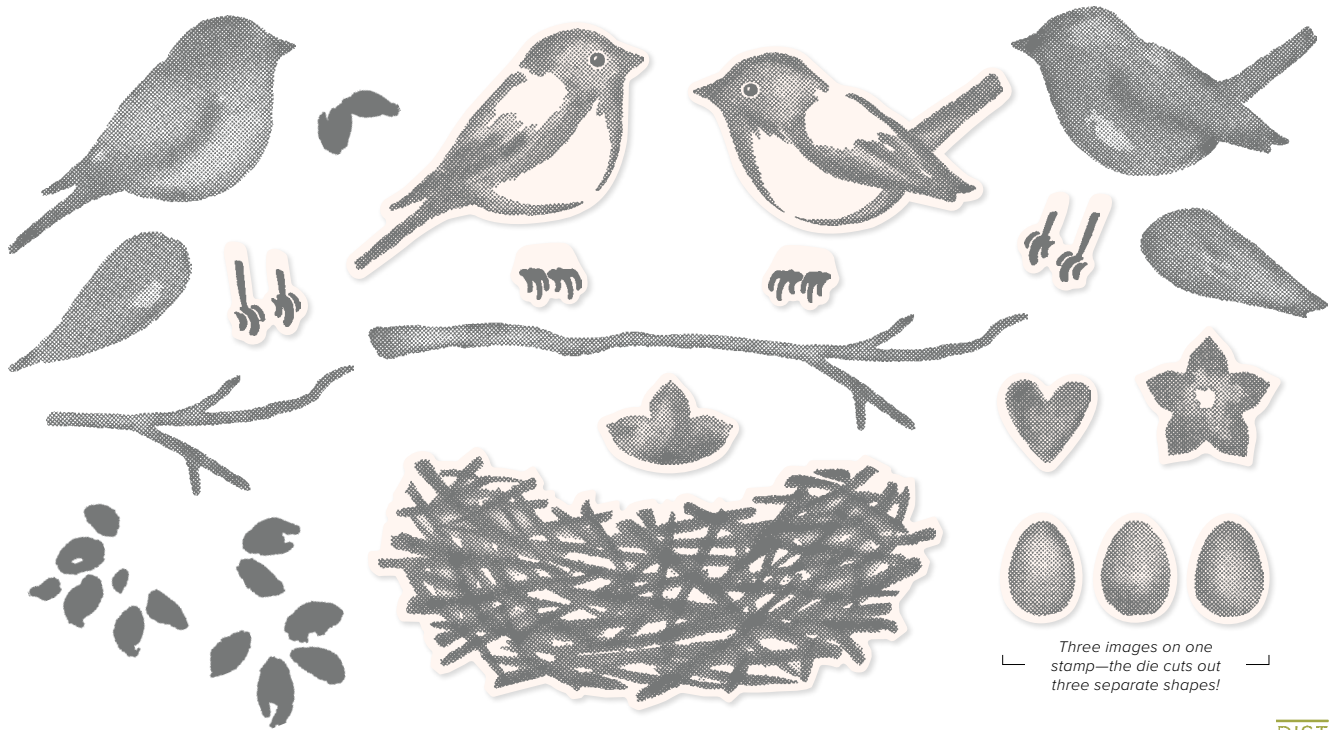

**BIRDS & BRANCHES • 158281 | \$18.00**

19 photopolymer stamps (suggested clear blocks: a, b, c, h) • Two-Step  
 ○ Coordinates with Birds & More Dies (p. 162)

**HAND-DRAWN BLOOMS • 152565 | \$23.00**

11 cling stamps (suggested clear blocks: b, c, e, h) • **LEN** **FR**  
 ○ Coordinates with Banner Blooms Dies (p. 162)