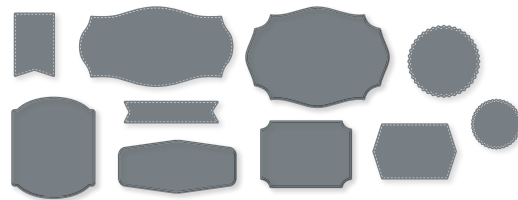

TASTEFUL LABELS • 152886 | $31.00
10 dies. Largest die: 3-1/2" x 2-1/2" (8.9 x 6.4 cm).
Coordinates with Tasteful Touches Stamp Set (p. 111).